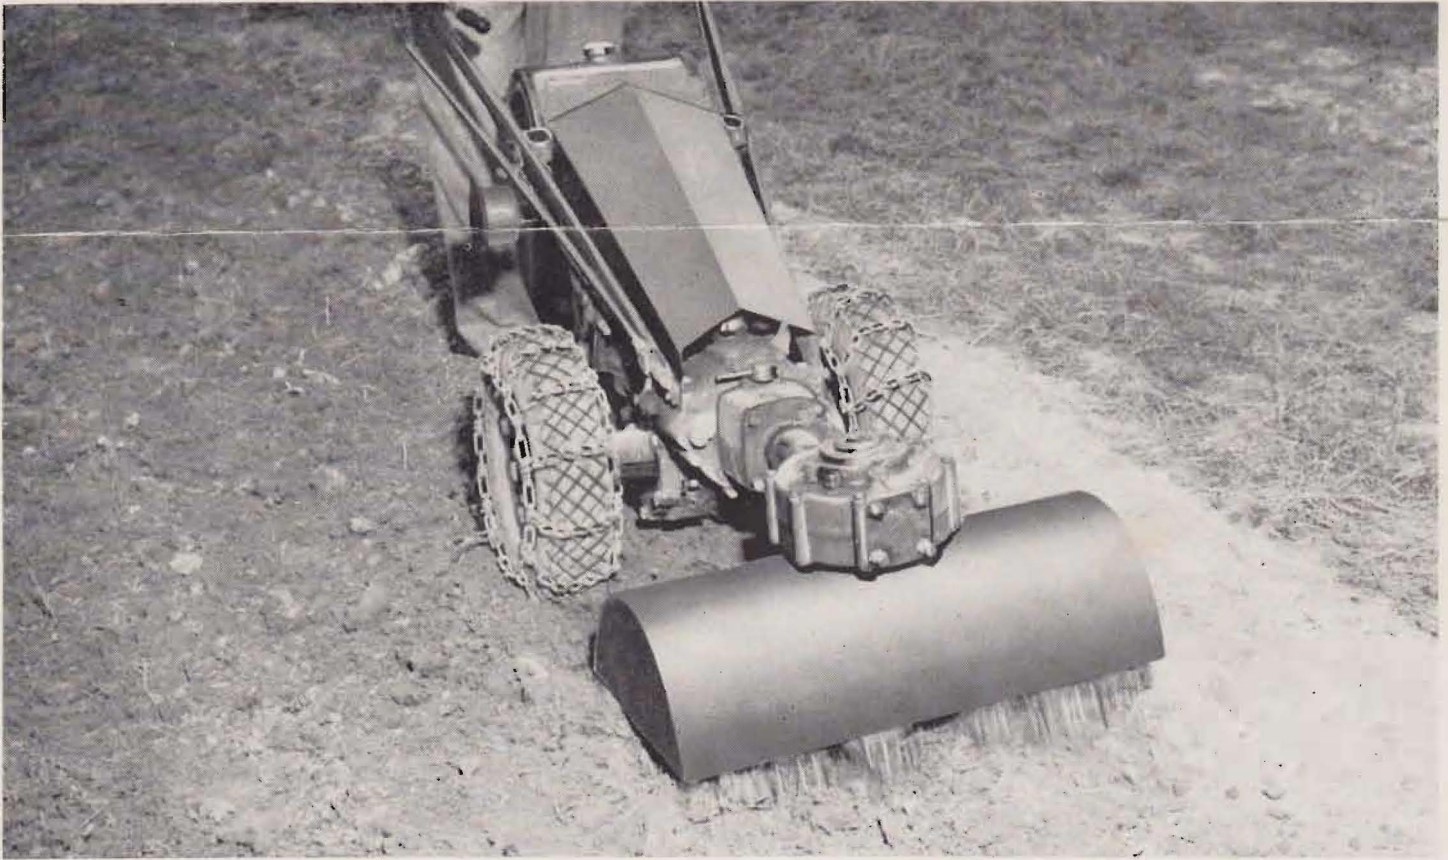

### Amazing New Ease for Your Garden Chores

Now you cultivate with POWER! The new Gravelly Rotary Cultivator makes your garden chores a snap—your garden weed free, aerated—with practically no effort!

The sturdy Rotary Cultivator attaches to the Gravelly Rotary Plow with only four bolts. The tines, of strong carbon steel, have a special self-sharpening design, are strong and

dependable. With the Gravelly Rotary Cultivator, when you hit an obstacle, you don't snap a tine—instead, the Gravelly Safety Clutch protects attachment and tractor.

Yes—new ease, new convenience in your garden work. . . never before has gardening been so easy!